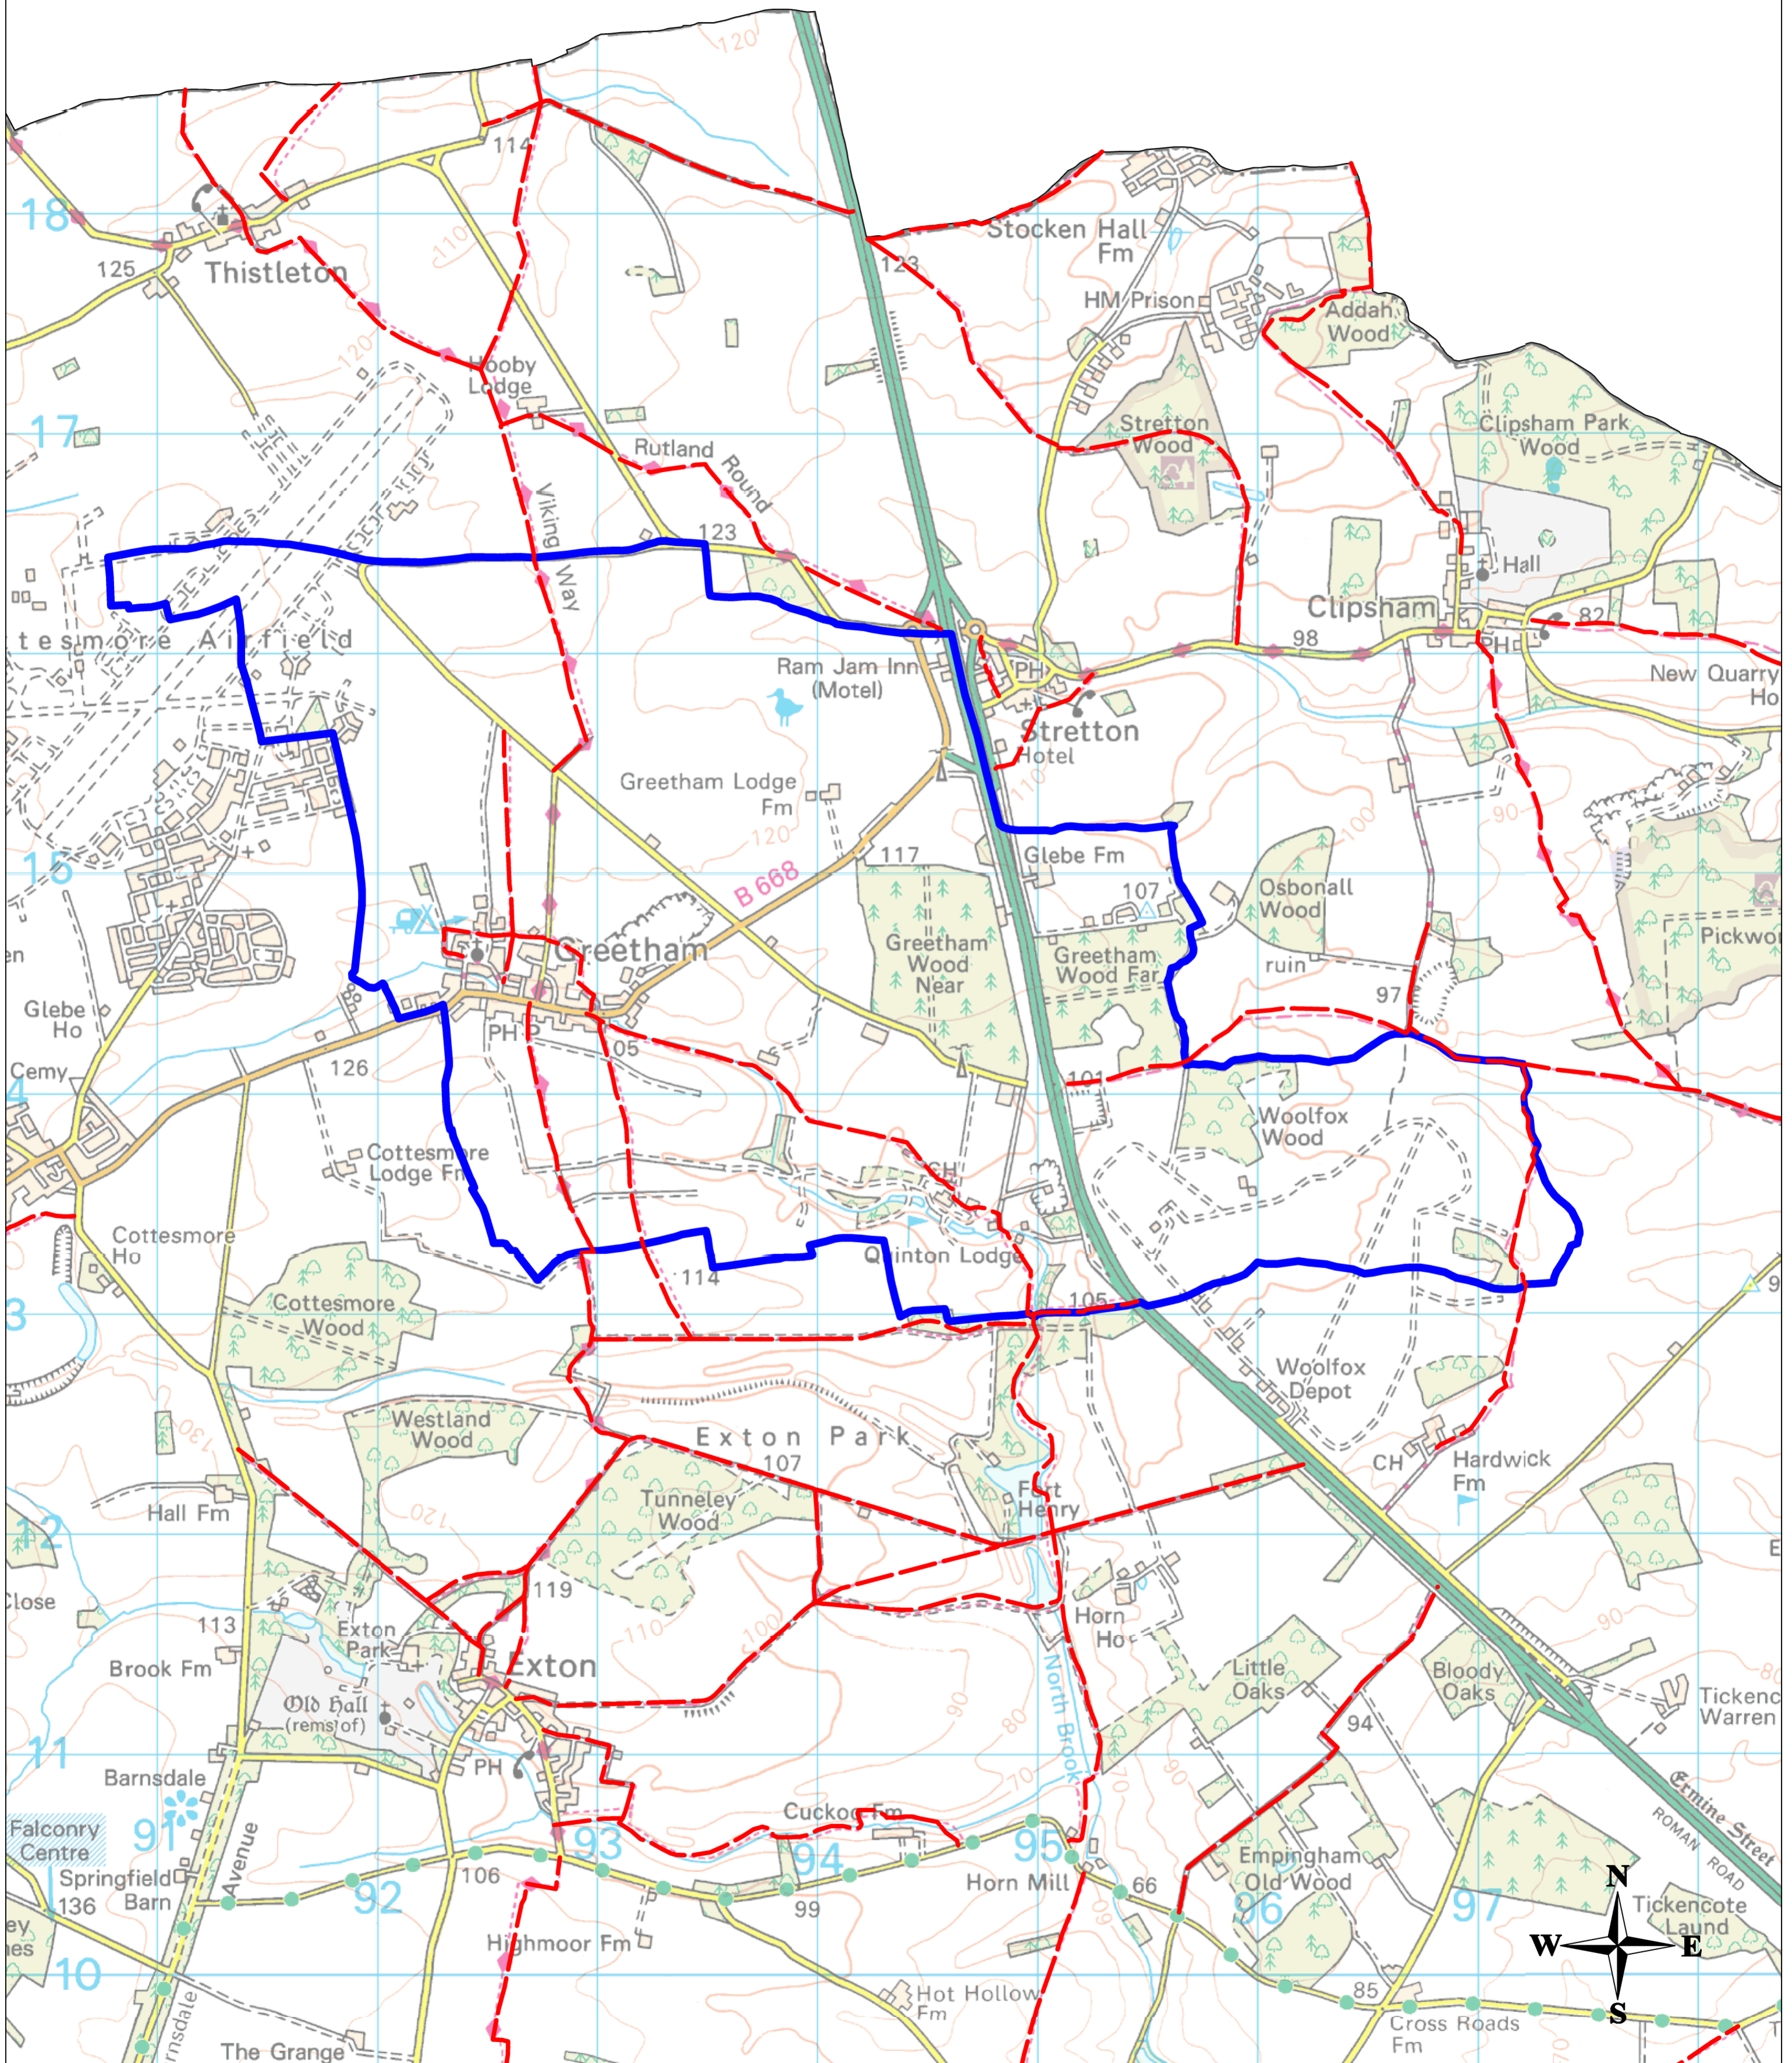

# Greetham Public Rights of Way

Scale 1:20000

© Crown copyright and database rights [2011]  
Ordnance Survey [100018056]

Public Right Of Way  

Greetham Parish Boundary  
